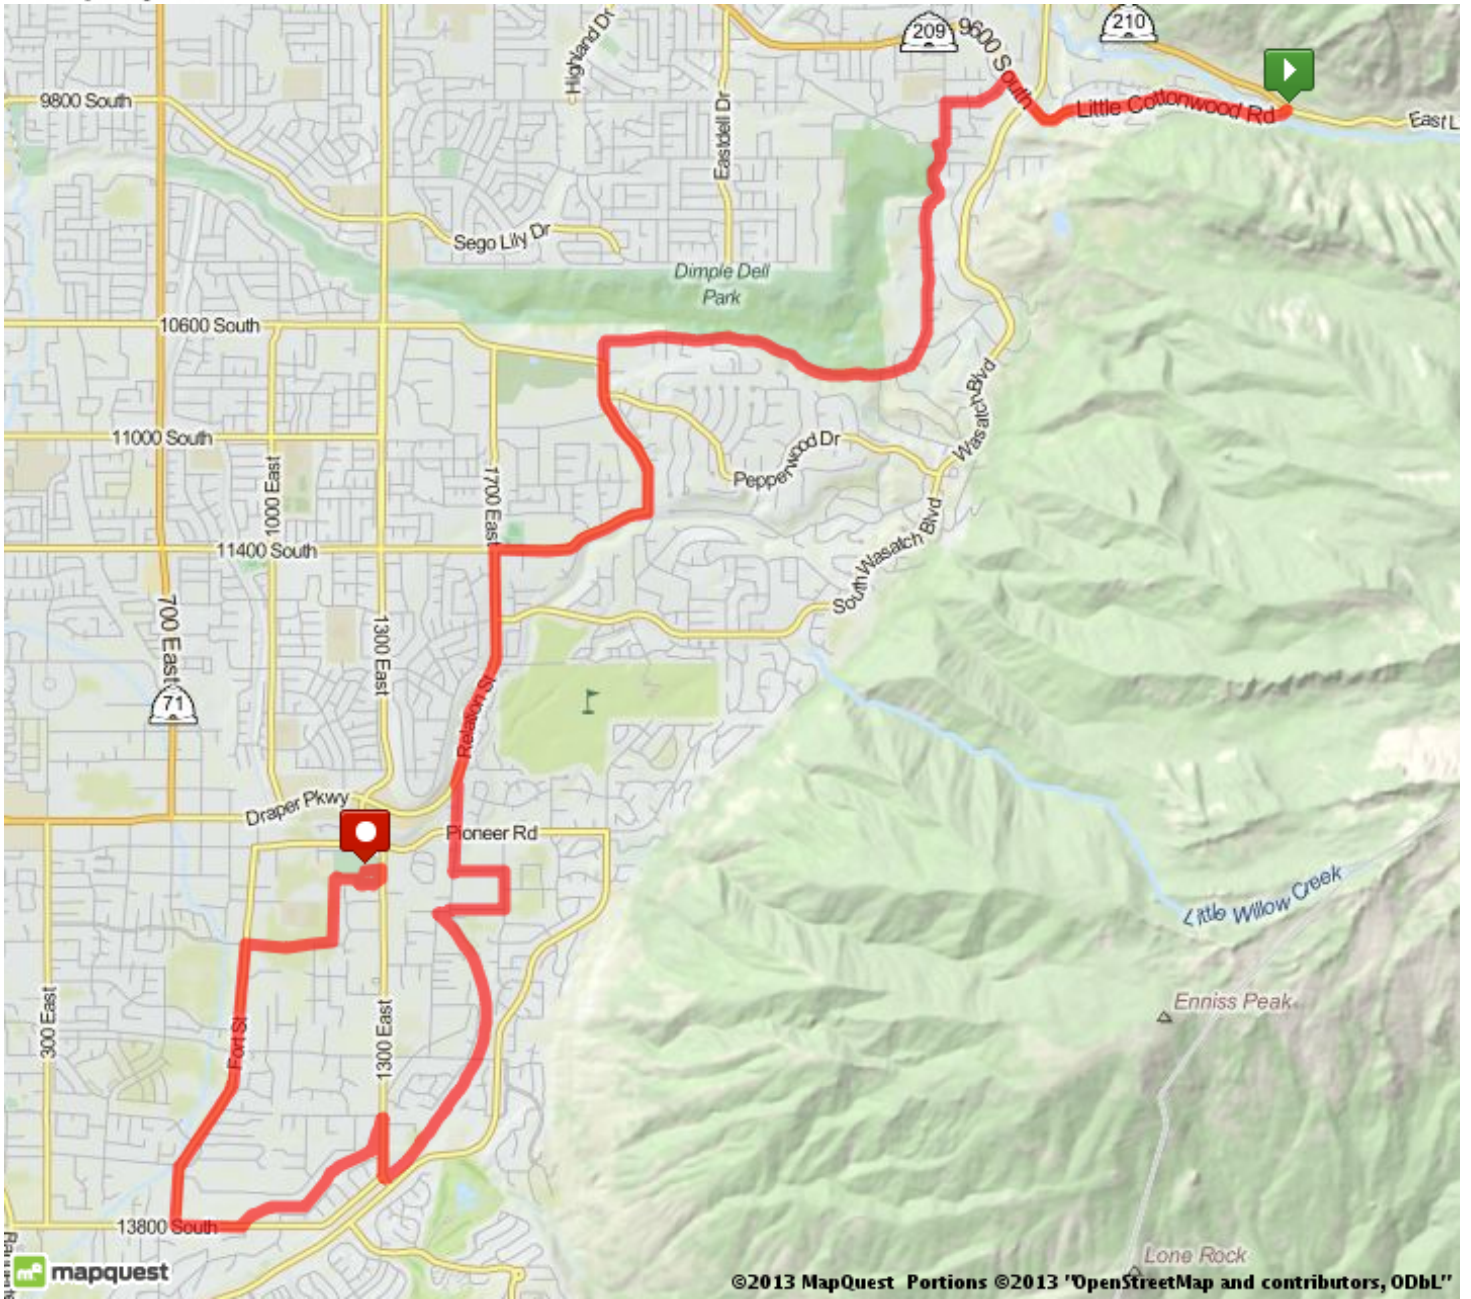

2013 Porters

Distance: 13.31 mi

Elevation: 101.71 ft (Max: 5,482.28 ft)

mapmyride

 Head southwest on UT-209 W/E Little Cottonwood Rd toward Quarry Dr	0 mi (+1.14 mi)
 Head northwest on UT-209 W/E 9600 S St/Little Cottonwood Rd toward Wasatch Blvd Destination will be on the right	1.14 mi (+0.23 mi)
 Head southwest on E 9800 S/Old Wasatch Blvd S toward Ruskin Cir Continue to follow E 9800 S	1.38 mi (+0.34 mi)
 Head south on S 3100 E toward E 9900 S/Bell Oaks Dr/Fur Hollow Dr	1.71 mi (+0.19 mi)
 Turn right onto Mt Jordan Rd	1.9 mi (+0.03 mi)
 Turn left onto Dimple Dell Rd	1.93 mi (+0 mi)
 Head south on Dimple Dell Rd toward E 10025 S/Bell Canyon Rd	1.93 mi (+0.46 mi)
 Head south on Dimple Dell Rd toward E 10325 S Destination will be on the right	2.39 mi (+0.69 mi)
 Head west on Dimple Dell Rd toward S 2880 E/Lostwood Dr	3.08 mi (+1.31 mi)
 Slight left onto S 2000 E/S Highland Dr Destination will be on the right	4.39 mi (+0.16 mi)
 Head south on S 2000 E/S Highland Dr toward Pepperwood Dr	4.55 mi (+0.24 mi)
 Continue onto S 2125 E	4.79 mi (+0.42 mi)
 Turn right onto E 11270 S	5.21 mi (+0.13 mi)
 Head southwest on E 11340 S toward S 1975 E	5.34 mi (+0.11 mi)
 Continue onto E 11370 S	5.45 mi (+0.03 mi)
 Continue onto E 11400 S Destination will be on the left	5.49 mi (+0.44 mi)
 Head west on E 11400 S toward S 1700 E	5.93 mi (+0.01 mi)
 Turn left onto S 1700 E Destination will be on the left	5.93 mi (+0.71 mi)
 Head southwest on S 1565 E/S 1700 E/Relation St toward Hidden Valley Club Dr	6.64 mi (+0.32 mi)